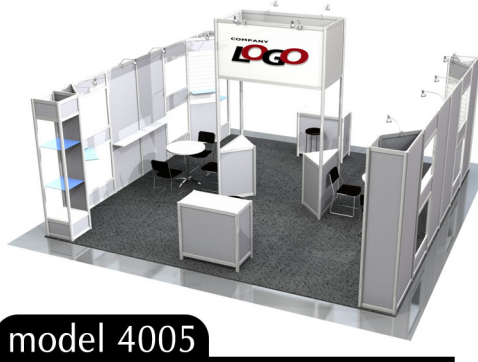

Every package includes carpet, furniture, lights, setup & dismantle, drayage and also graphics if needed

With GFDexpo, you get the perfect turnkey service solution

email : sales@gfdexpo.com
phone : 407.490.7145

www.GFDexpo.com